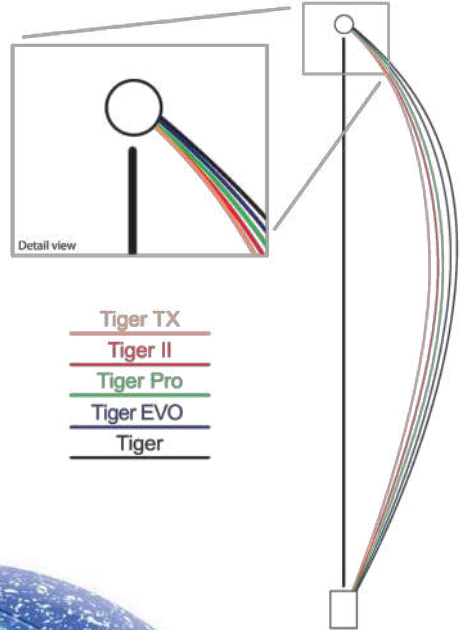

A handwritten signature in black ink, appearing to read 'Graham Robertson'.

Graham Robertson
Managing Director

Tiger Code A10/A15HT1

The Tiger is a full biased bowl making it the ideal choice for both indoor and outdoor bowling. The Tiger has proved to be easily the most successful 'TV tournament' model since its introduction in 2004. It is highly suited to back end players who require a bowl that has a relatively strong finish to draw round short bowls. The Ergo Fit profile and Mega Grip will maximise comfort and add precision to every delivery.

Available in heavyweight only.
See page 9 for the full colour and size range.

Tiger EVO Code A10/A15HTE

Developed in partnership with World Champion bowlers, the Tiger EVO bias line is the mid-point between the popular Tiger and Tiger Pro. Looking to find the perfect road to the jack, the EVO is ideal for a full range of shots and is suitable for all indoor and outdoor surfaces. The Ergo Fit profile and Mega Grip will maximise comfort and add precision to every delivery.