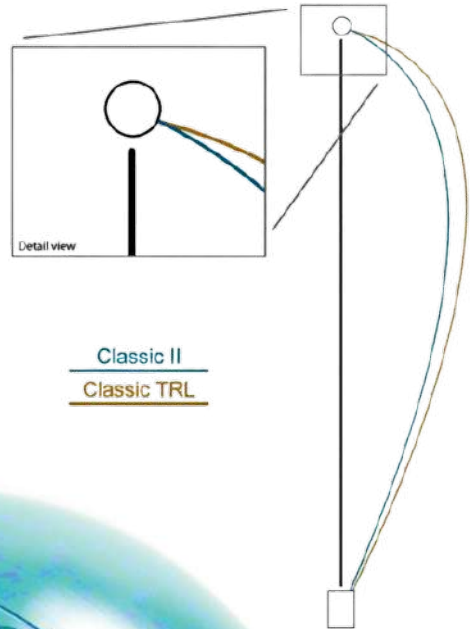

Classic II Code A10/A15HC2

The Classic II is manufactured to run straighter and finish with a less pronounced hook than its stablemate the Classic TRL. The model is ideal for attacking difficult heads as with weighted shots it holds a straighter line which is generally easier to control. Highly recommended for all UK indoor surfaces as well as most outdoor surfaces. The full fit profile of the bowl provides stability on windy days and the Series C grip will maximise comfort and add precision to every delivery.

Available in heavyweight only.

See page 9 for the full colour and size range.