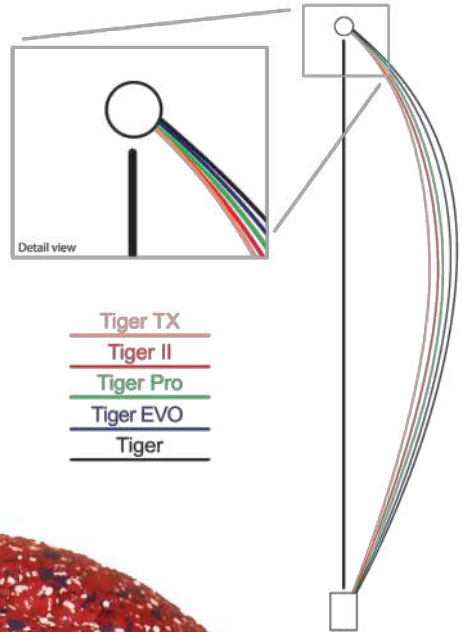

Available in heavyweight only.
See page 9 for the full colour and size range.

Tiger EVO Code A10/A15HTE

Developed in partnership with World Champion bowlers, the Tiger EVO bias line is the mid-point between the popular Tiger and Tiger Pro. Looking to find the perfect road to the jack, the EVO is ideal for a full range of shots and is suitable for all indoor and outdoor surfaces. The Ergo Fit profile and Mega Grip will maximise comfort and add precision to every delivery.

Available in heavyweight only.
See page 9 for the full colour and size range.

Tiger Pro Code A10/A15HTP

The Tiger Pro is a great all year round bowl as it acts on both fast and slow paced surfaces. It has a stable, predictable mid bias type line and a holding finish that is perfectly suited to the modern competitive game offering bowlers a great range of shot choices. It is a huge favourite of the representative players in the UK at Club and International level. The Ergo Fit profile and Mega Grip will maximise comfort and add precision to every delivery.

Available in heavyweight only.

See page 9 for the full colour and size range.

Tiger II Code A10/A15HTP

The Tiger II is perfect for fast outdoor surfaces and indoor greens. It has a draw line just inside the Tiger PRO and offers a lenient, gentle draw to the jack with no hook at the end, making it primarily ideal for front end players. The Ergo Fit profile and Mega Grip will maximise comfort and add precision to every delivery.